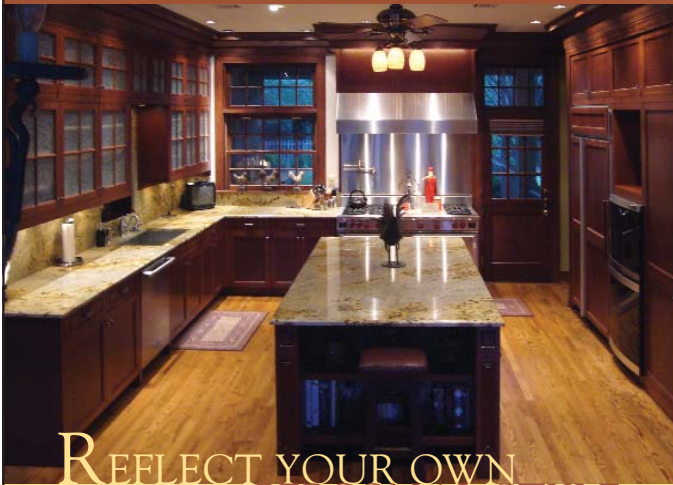

CUSTOM CABINETRY & FURNITURE

REFLECT YOUR OWN
PERSONAL STYLE

Established 1986

Residential or
Commercial

YOUR IMAGINATION ...
OUR MISSION

PKI has the skills, experience
and expertise to meet your needs.

Contact our Showroom
for a Design Consultation

8920 Directors Row • Dallas TX 75247
(214) 637-4722 • (214) 637-4725 fax
www.pkiwood.com